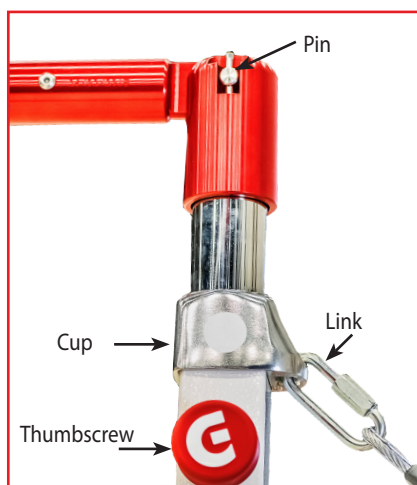

### STANDARD PADS (Telf tapping screw included)

Apparatus pads

Mini-trampoline pads

Springboard pads

### TRANSPORT WHEELS

May be attached to standard legs on apparatuses or your trampolines. Fastenings included.

Black wheels (qty : 2)

Ø : 42 mm

White wheels (qty : 2)

Ø : 35 mm

### APPARATUS SPARE PARTS

Reinforced aluminum cups

Hand-rail attachment pins

Quick links (Ø : 8 mm)

Complete pawls

Ergonomic tightening thumbscrews

### REPAIR PRODUCTS

Repair kit\*

Red bungee cord - ø : 6,2 mm - L : 2,2 m

Adhesive non-woven fabric - L:3 m - w:25 cm

\* «Type A» for various materials (except PVC) with adhesive patch. Size: 7.6 x 30 cm

«Type B» especially for vinyl and PVC materials with adhesive patch. Size: 7.6 x 30 cm