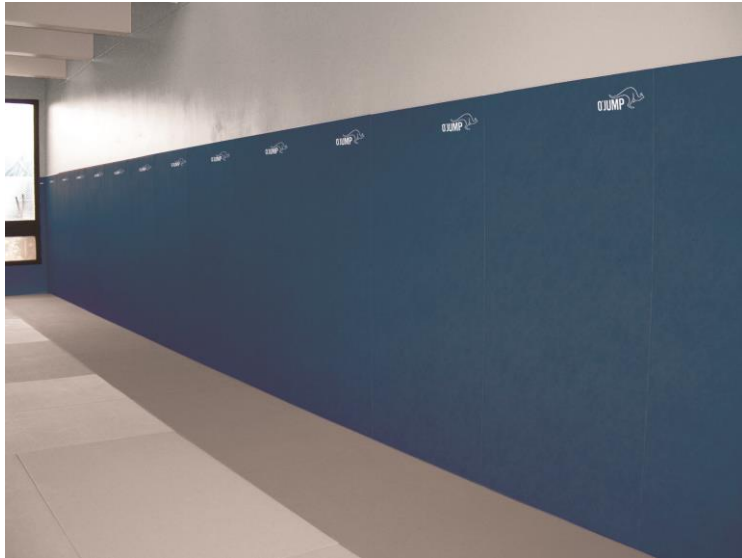

FIXED WALL PROTECTIVE PADDING

- ❑ Bonded foam protective padding (**density: 120kg/m3**), coated with **imitation leather fabric** with class M2 fire rating.
- ❑ Suitable for all types of flat surfaces.
- ❑ Adhesive is not included.
- ❑ For custom wall coverings, please contact us.
- ❑ Colours available: ● Blue, ● Brown, ● Grey

We recommend installing wall protective padding if the distance between the edge of the area or mat and the wall or obstacle is less than 1.50 m.

References:

REF.	Size (LxWxTh)
815	150 x 100 x 2.5 cm
810	200 x 100 x 2.5 cm